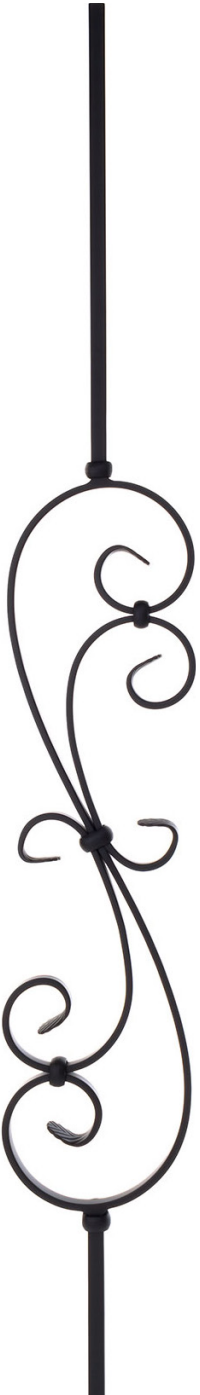

Classic

Powder Coated Wrought Iron

Solid Square Balusters 1/2" x 44"

Solid Round Balusters 9/16" x 44"

▲ PCB-251