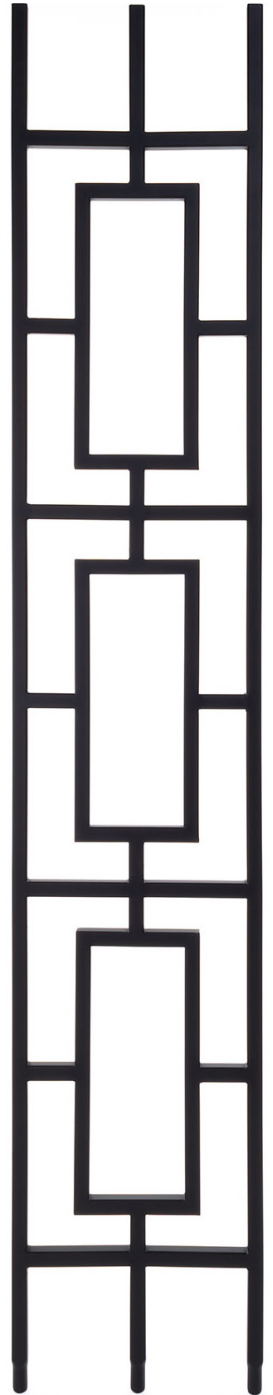

PCB-SPN3-H